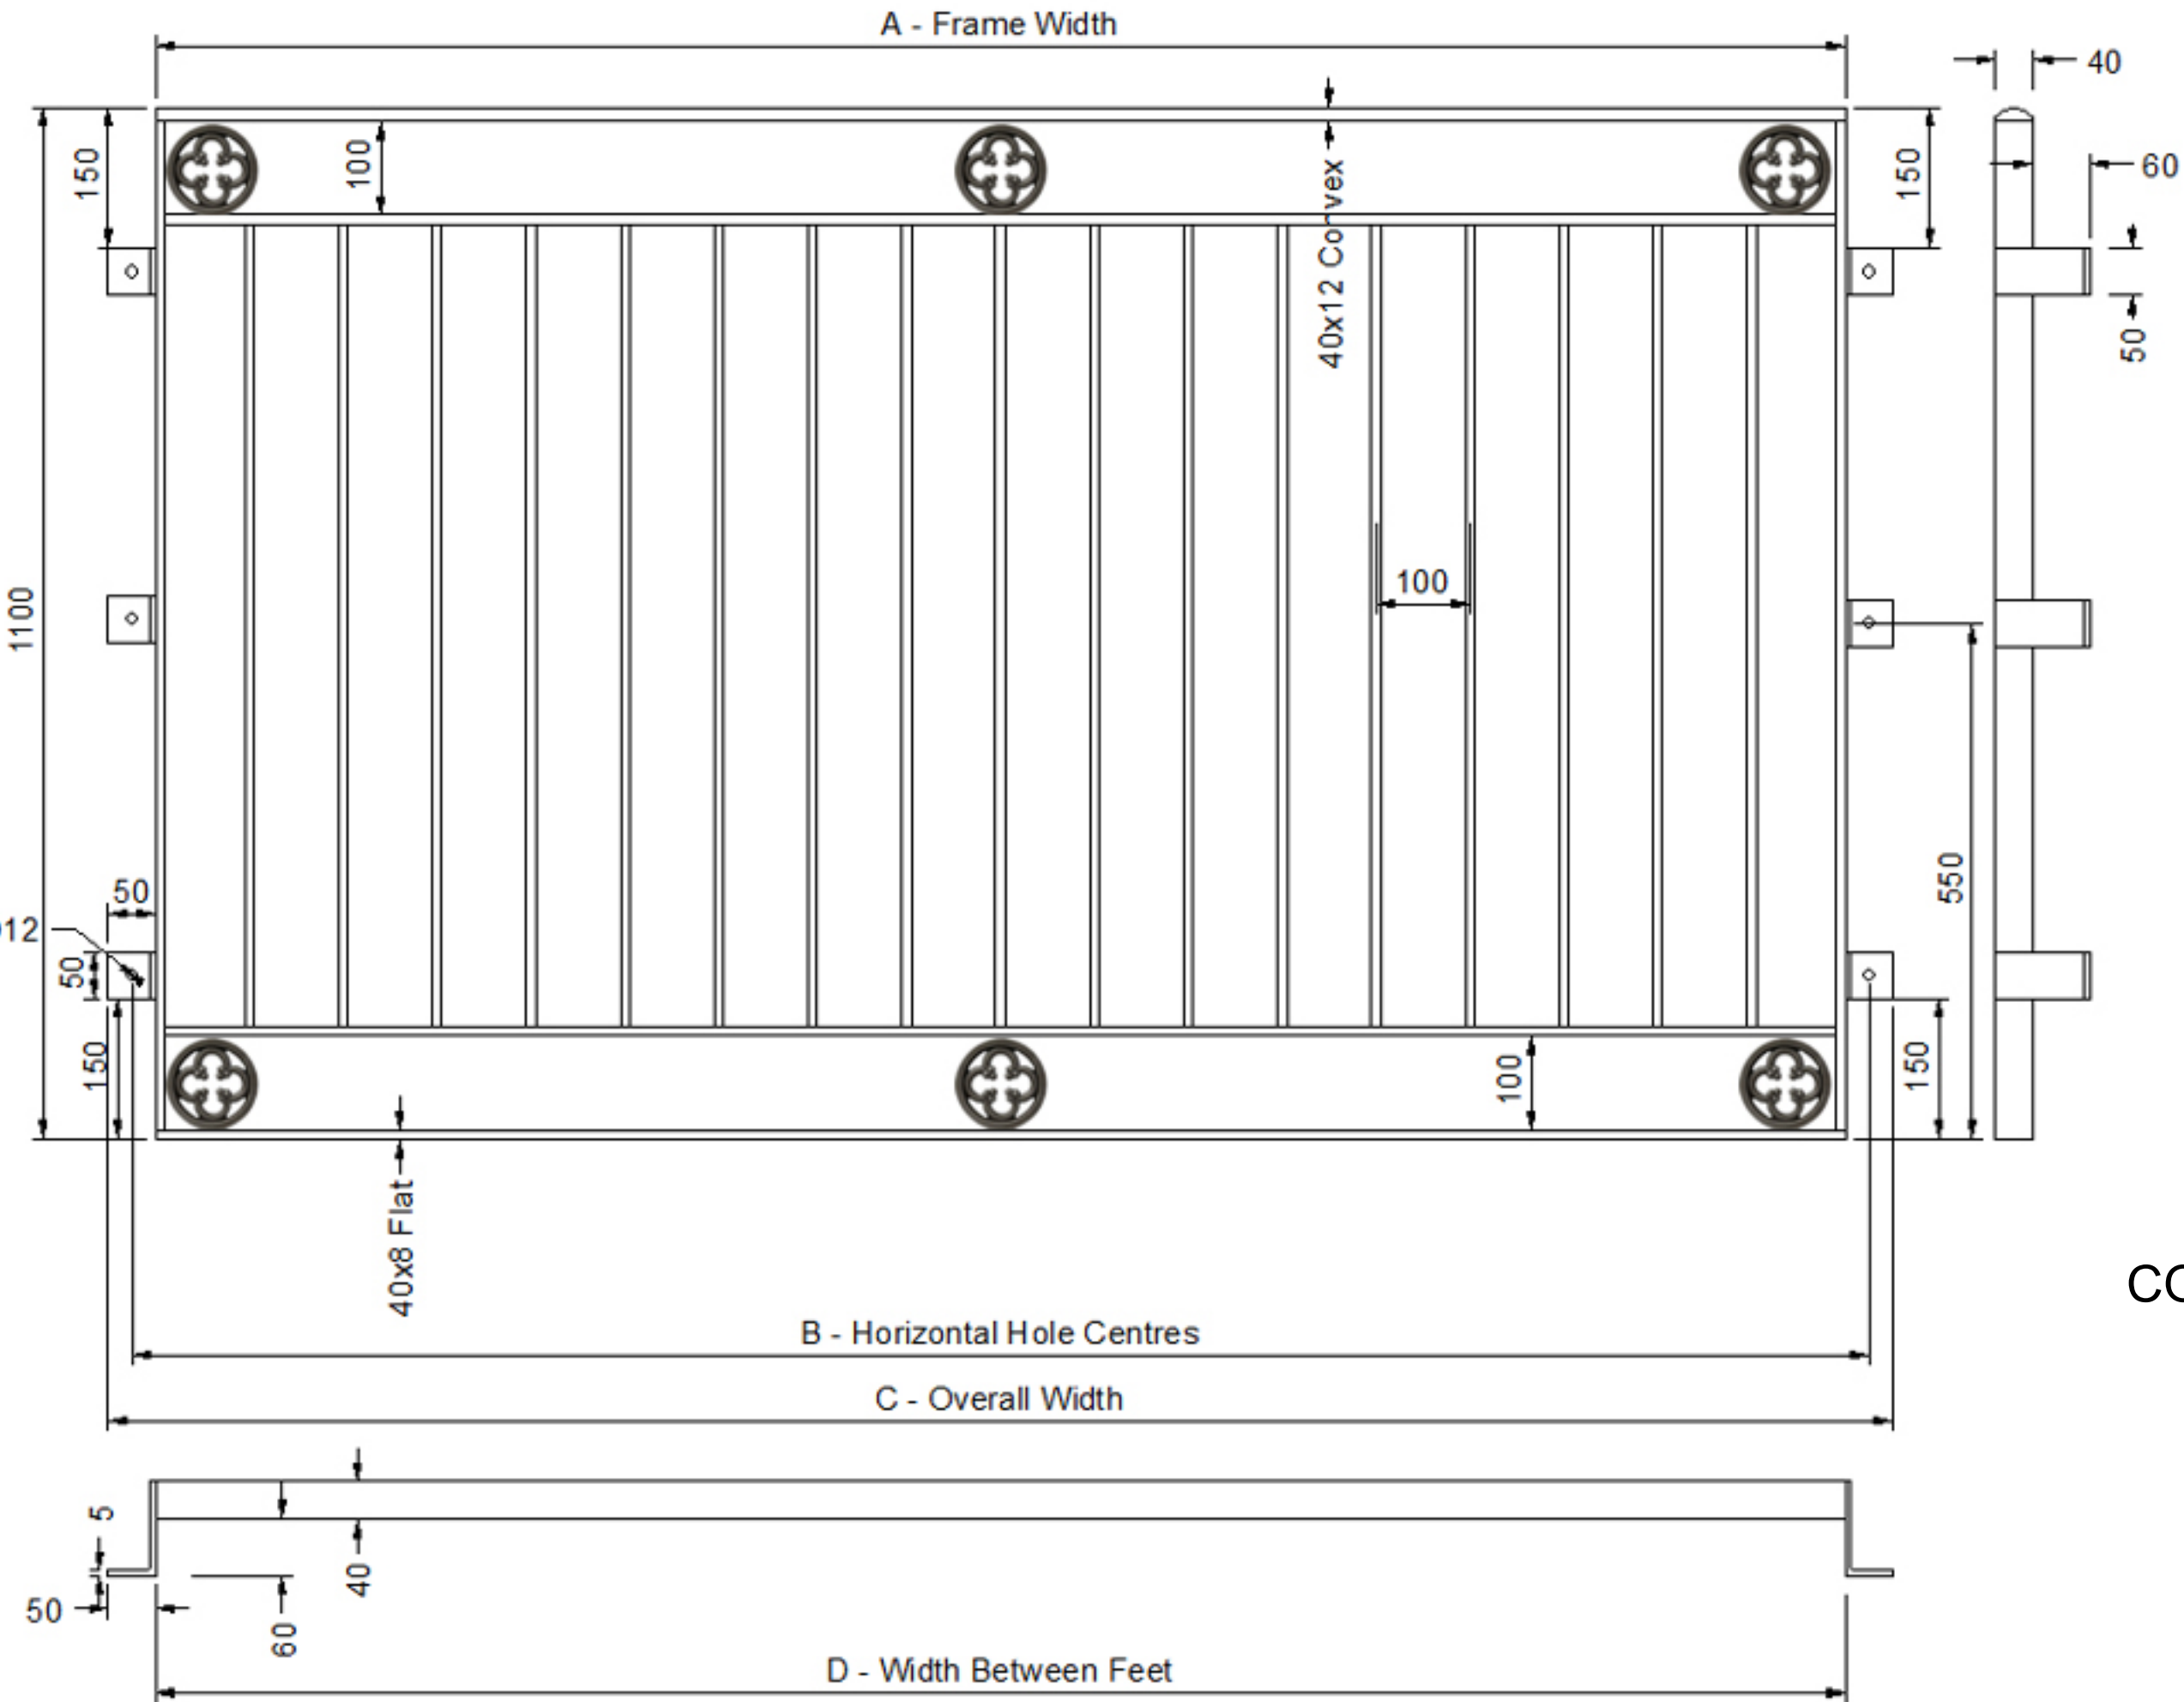

HAROME JULIET BALCONY DIMENSIONS 2600mm - 2700mm

Harome Balcony Dimensions in M.M				
BALCONY WIDTH in mm	DIM A	DIM B	DIM C	DIM D
2600	2500	2650	2700	2500
2700	2500	2750	2800	2600

COPYRIGHT - IRON OCTOPUS LTD - 2025